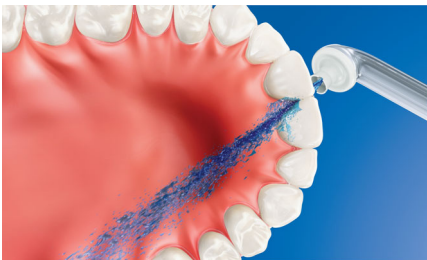

Provides a superior clean

- DiamondClean toothbrush head for Sonicare's best whitening
- Engineered to maximize sonic motion

Superior technology

- Air and micro-droplet technology
- High performance nozzle
- Triple burst customizable settings

The easiest way to effectively clean between teeth

- Takes just 60 seconds: Point, Press, Clean!
- An easy way to start a healthy habit

PHILIPS
sonicare

Highlights

Up to 99.9% plaque removal

Removes up to 99.9% of plaque from treated areas.**

Micro-droplet technology

Our clinically-proven results are possible from our unique technology that combines air and mouthwash or water to powerfully yet gently clean between teeth and along the gumline.

Easily start a healthy habit

Interproximal cleaning is very important to overall oral health. AirFloss is an easy way to clean deeper between teeth, helping to form a healthy habit.

Better gum health

Philips Sonicare AirFloss Ultra is clinically proven to improve gum health as much as floss.** Helps improve gum health in as little as two weeks.